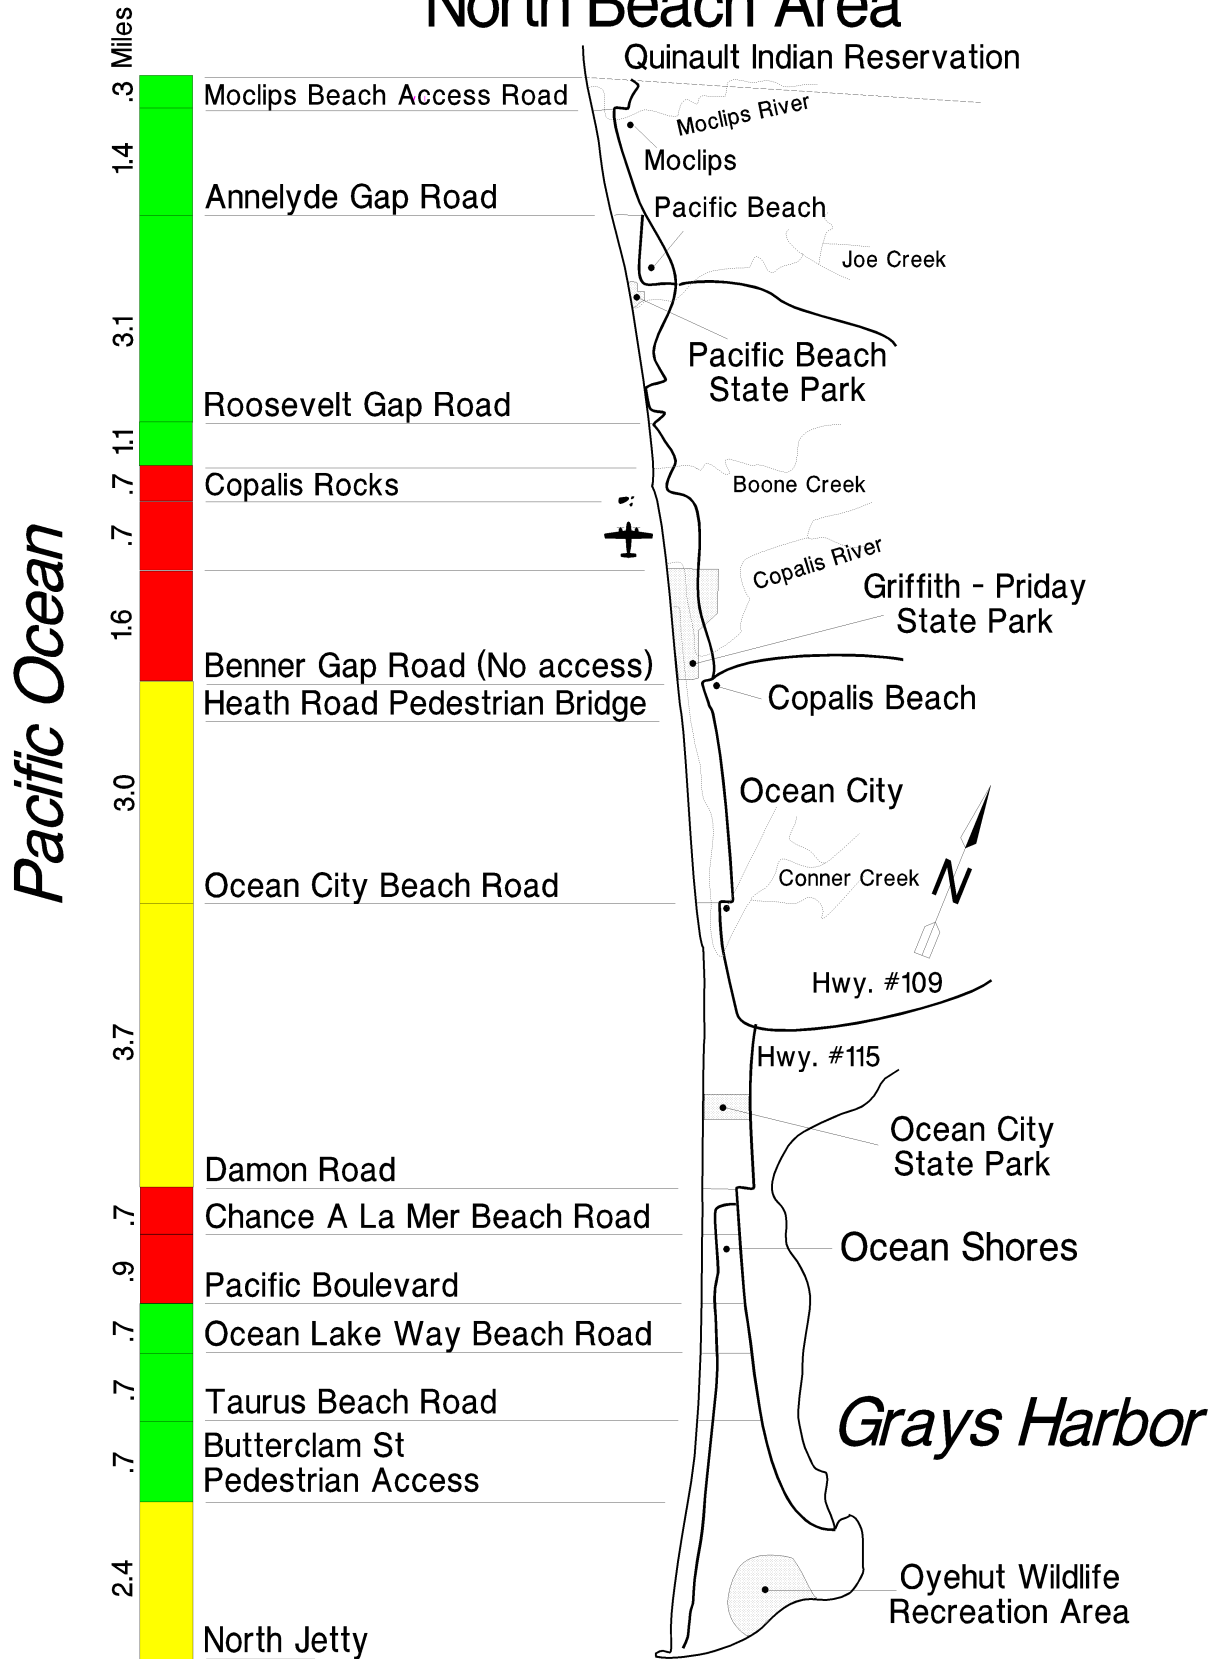

Wind-Powered Vehicle Use Rules North Beach Area

■ WPV Permitted All year (8.4 miles)
 ■ WPV permitted from day after Labor Day thru April 15th. (11.1 miles)
 ■ WPV prohibited all year

MAP NOT TO SCALE

Created by Dennis Mills 3/90
WPV update 5/15